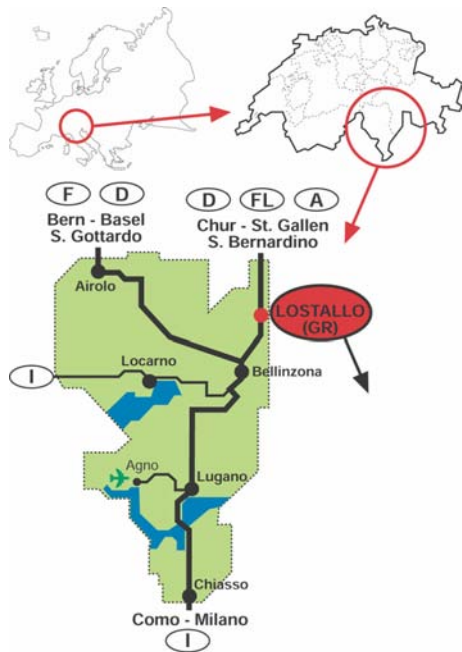

GP Lostallo Switzerland

1/5 Touring Cars + Formula 1

2 – 4 May 2008

GPS
46.3111° Nord
9.1993° Est

The best timing:
www.rcp.ch

SRECCA
Swiss RIC Car Clubs Association

☺ World Open GP Large Scale & 24h TC 28 July-3 August ☺

Dear Drivers, we are proud to welcome you, in the name of EFRA, SRCCA and Mini Racing Ticino e Moesa, for the:

EFRA GP 1/5 Touring Cars + Formula 1

Entry Form: **Online Entry** http://www.mrtm.com/lscrl_gara.html