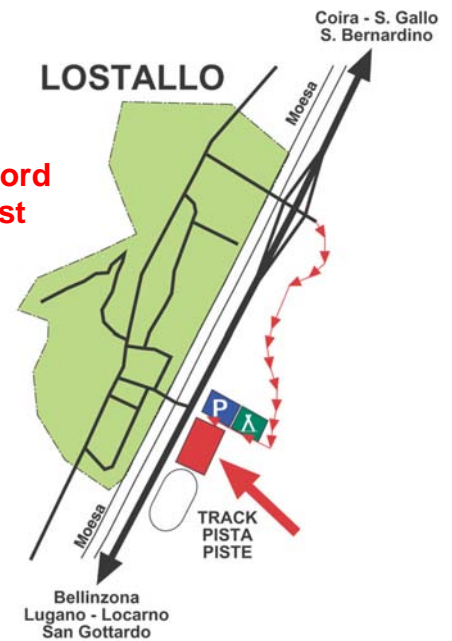

GP Lostallo Switzerland

1/5 Touring Cars + Formula 1

2 – 4 May 2008

GPS
46.3111° Nord
9.1993° Est

The best timing:
www.rcp.ch

SRECCA
Swiss RIC Car Clubs Association

☺ World Open GP Large Scale & 24h TC 28 July-3 August ☺

Dear Drivers, we are proud to welcome you, in the name of EFRA, SRCCA and Mini Racing Ticino e Moesa, for the:

EFRA GP 1/5 Touring Cars + Formula 1

Entry Form: **Online Entry** http://www.mrtm.com/lscrl_gara.html