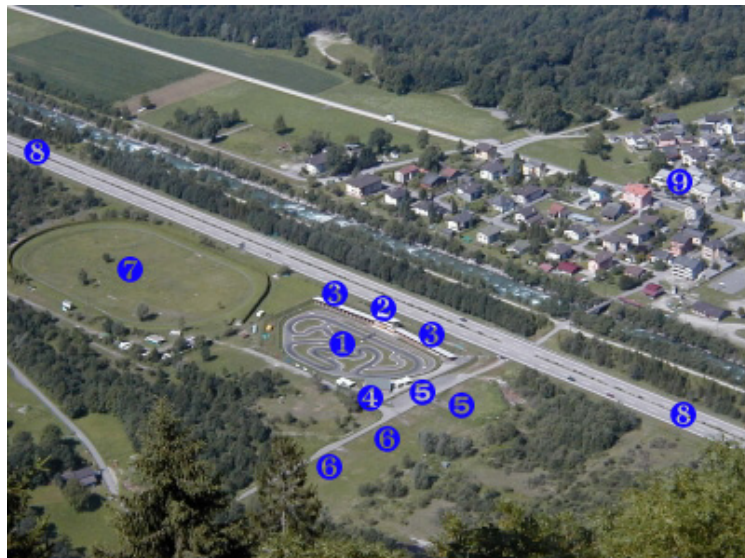

Dear Drivers, we are proud to welcome you, in the name of EFRA, SRCCA and Mini Racing Ticino e Moesa, for the:

EFRA GP 1/5 Touring Cars + Formula 1

Entry Form: **Online Entry** <http://www.mrtm.com/lscrl_gara.html>

Please, return Entry Form before 23 April E-Mail mrtm@bluewin.ch or Fax +41 91 751 36 76

Entry Fee: €40.- Payment at registration

Race-officials:

Race-Director	Camponovo Ernesto (CH - SRCCA)
Referee	Perazzi Stephan (SRCCA-EFRA)
Time Keeper	RCP - MRTM
Technical inspection	MRTM

Provisional time table (depend of drivers number)

Friday

08.00 - 19.00 h	Free practice
15.00 - 18.00 h	Registration / Technical Inspection

Saturday

08.00 - 08.30 h	Registration / Technical Inspection
08.30 - 08.45 h	Drivers briefing
09.00 - 12.30 h	1st + 2nd series of heats
12.30 - 13.30 h	Lunch-Break
13.30 - 17.00 h	3rd + 4th series of heats
17.15 - 17.30 h	Official qualify. Results
18.00 - ..... h	Aperitif

Sunday

09.00 - ..... h	Sub-Finals, Main-Final and Price ceremony

Club Address:

MRTM
CP 239
CH-6558 Lostallo (GR)
Phone +41 - 91 - 830 17 60
Fax +41 - 91 - 830 17 61
E-Mail mrtm@bluewin.ch

Club President

Camponovo Ernesto
via S. Balestra 32 C
CH-6600 Locarno (TI)
Phone +41 - 91 - 751 30 81
Fax +41 - 91 - 751 36 76
E-Mail e.camponovo@bluewin.ch

1. track 2. Driver building 3. Covered boxes 4. Restaurant & toilets & showers 5. Parking 6. Camping 7. Greyhounds track 8. Freeway 9. Bank & Post & Food shop
6 - Camping: MRTM info www.mrtm.com
Please place reservation and arrival day, departure, and number person, thank you !!!! on-line
fax 0 0417513676 mrtm@bluewin.ch

Retrospective events

Lostallo

- 2000 European Championship ¼ F1 & GT
  European Championship 1/8 over 40
- 2001 EFRA GP 1/5
  EFRA GP 1/10 E
  EFRA GP 1/8
  European Championship 1/5 TC
- 2002 EFRA GP 1/5
  EFRA GP 1/8
  European Championship 1/10 E TC
- 2003 EFRA GP 1/5
  EFRA GP 1/8
  European Championship 1/8 B
  24 h international race 1/5 TC
- 2004 European Championship LS 1/4 GT + F1 + Truck
  European Championship 1/8 over 40 & 1/10 235 mm
  EFRA GP 1/5
  EFRA GP 1/8
- 2005 EFRA GP 1/5 Warm-Up World Championship 1/5
  EFRA GP 1/8
  IFMAR World Championship 1/5
- 2006 EFRA GP 1/8 + 1/10
  EFRA GP 1/5 + F1
  24h international race 1/5 TC
- 2007 EFRA GP 1/8
  EFRA GP 1/5 + F1
  European Championship A 1/8 i.c.Track
  24h international race 1/5 TC