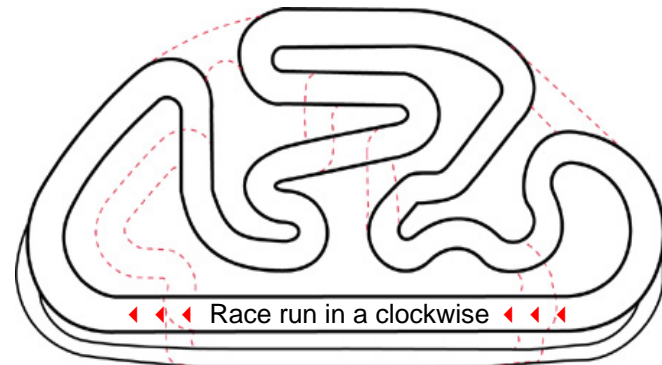

GP Lostallo Switzerland

1/5 Touring Cars + Formula 1

2 – 4 May 2008

GPS
46.3111° Nord
9.1993° Est

The best timing:
www.rcp.ch

SRECCA
Swiss RIC Car Clubs Association

☺ World Open GP Large Scale & 24h TC 28 July-3 August ☺