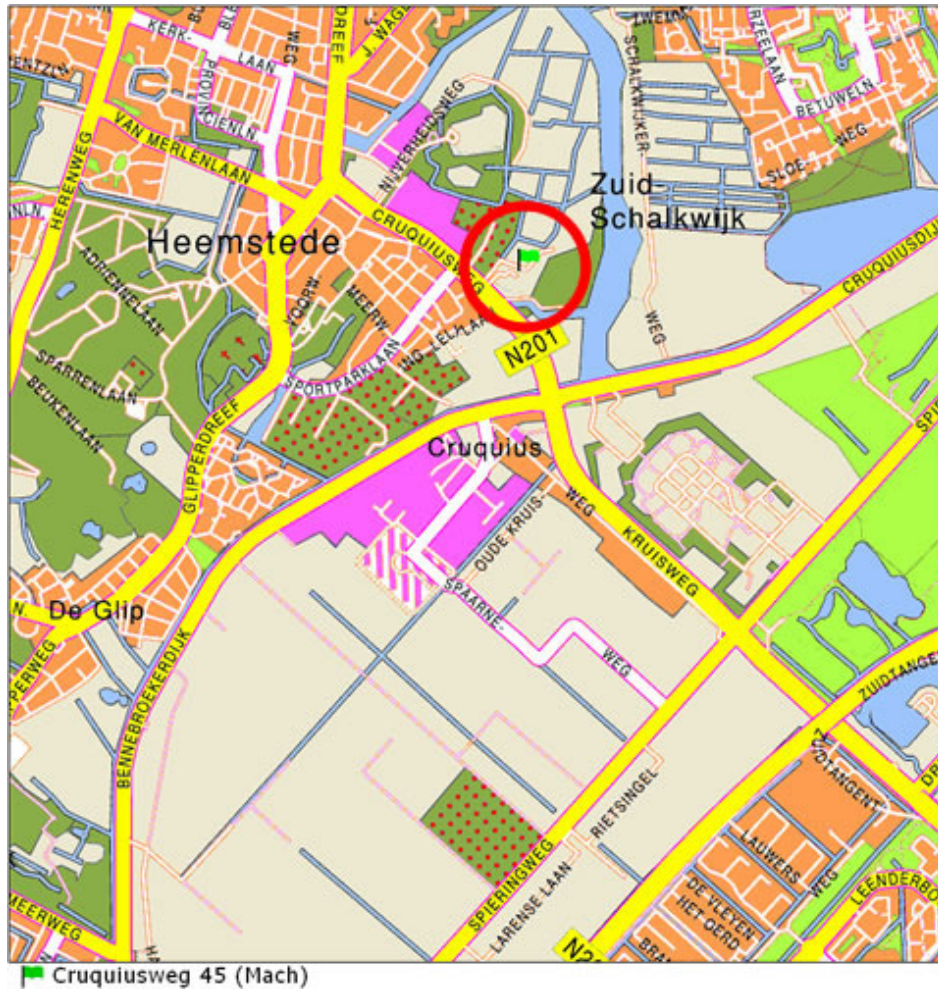

Bastion Hotels Haarlem/Velsen: www.bastionhotels.nl/nl

Golden Tulip Lion D'Or Haarlem:

<http://www.goldentulip.com/Property/?Language=EN&PropCode=GT;17274>

Where are we:

The track is located at the Cruquiusweg in Heemstede, near the football field of the HFCC.

From the A4, take exit Hoofddorp, Heemstede and follow N201 to Heemstede. When you enter Heemstede you go right at the first traffic light en turn back about 100 meter. Track entrance is than at left side.